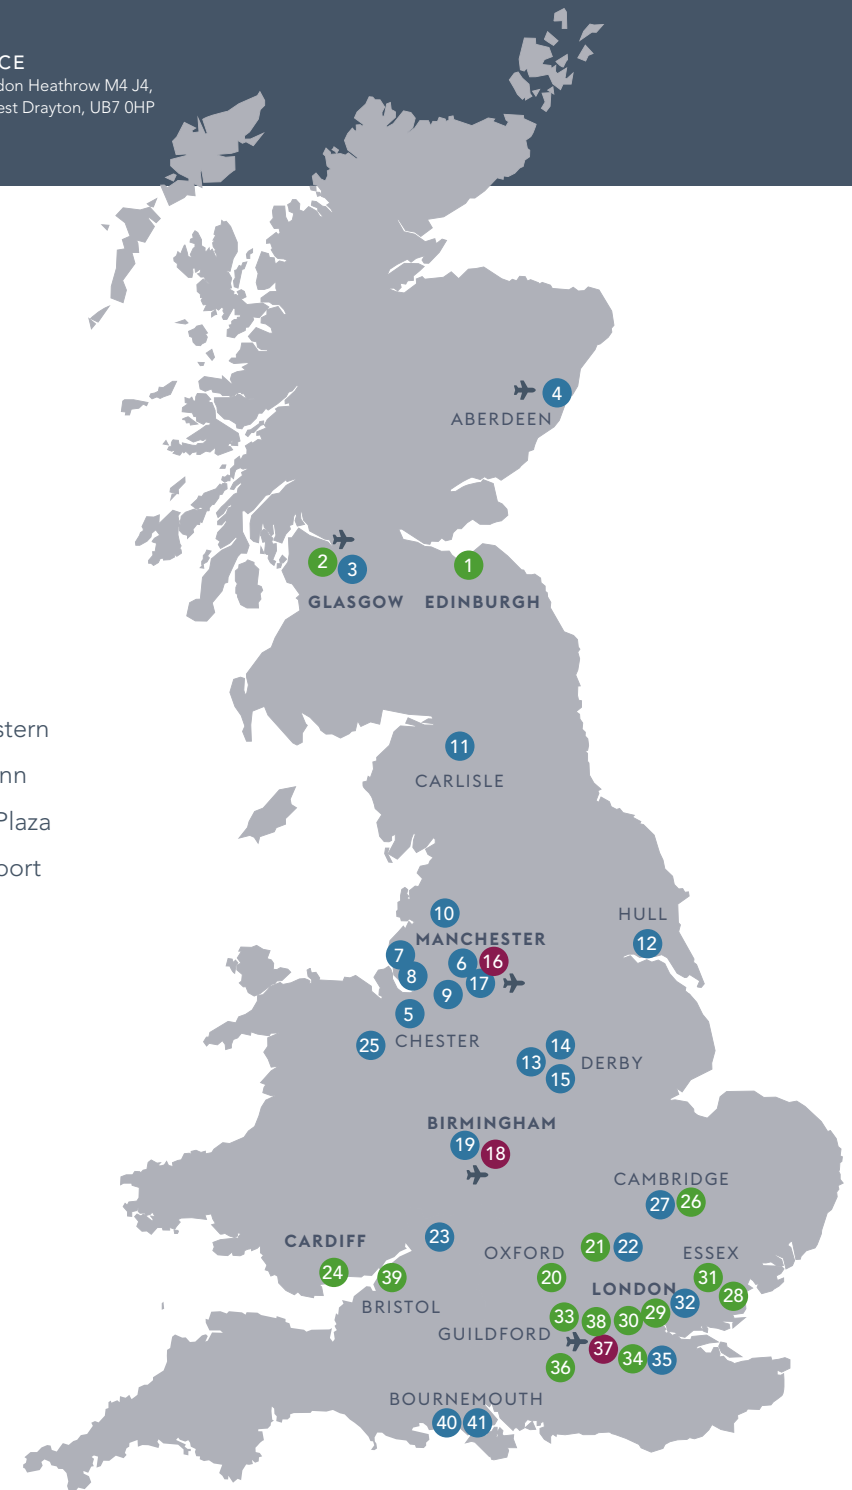

ENQUIRIES:

lghhm.com 0800 011 1501

groupreservations@lghhm.com

meetingsandevents@lghhm.com

KEY

- Best Western
- Holiday Inn
- Crowne Plaza
- ✈ Near Airport

Hotel	Postcode		Bedrooms	Onsite Parking	# Meeting rooms	Boardroom	Hollow square	U-shape	Classroom	Banquet	Reception	Theatre	Cabaret	Distance to airport	Distance to train station
Crowne Plaza Birmingham NEC	B40 IPS		242	300	10	60	N/A	66	90	120	200	200	120	Birmingham Airport, 1.4 miles	Birmingham International, 1.3 miles
Crowne Plaza London Heathrow	UB7 9NA		465	620	21	60	N/A	60	140	170	250	200	100	Heathrow Airport, 2.5 miles	West Drayton, 2 miles
Crowne Plaza Manchester Airport	M90 3NS		299	300	8	20	25	25	25	60	N/A	70	35	Manchester Airport, 0.1 miles	Manchester Airport, 0.3 miles
Holiday Inn Basildon	SS14 3DG		148	148	14	80	80	60	80	180	250	300	108	London City Airport, 27 miles	Basildon Station, 2.2 miles
Holiday Inn Brentwood M25 Jct 28	CM14 5NF		149	250	8	64	80	72	60	80	80	120	80	London City Airport, 22 miles	Brentwood Station, 1.9 miles
Holiday Inn Bristol Filton	BS16 1QX		211	300	18	45	80	60	110	200	180	250	136	Bristol Airport, 14 miles	Filton Abbey Wood Station, 1.5 miles
Holiday Inn Cambridge	CB24 9PH		161	200	10	45	46	40	50	80	100	120	60	London Stansted Airport, 32 miles	Cambridge Station, 4.3 miles
Holiday Inn Cardiff City Centre	CF10 1XD		157	85	11	50	50	30	60	120	150	150	70	Cardiff Airport, 14 miles	Cardiff Central, 0.5 miles
Holiday Inn Edinburgh	EH12 6UA		303	80	16	40	50	40	50	90	100	120	64	Edinburgh Airport, 4.4 miles	Edinburgh Waverley, 3.8 miles
Holiday Inn Glasgow Airport	PA3 2TE		300	60	18	50	N/A	40	120	250	300	300	240	Glasgow Airport, 0.3 miles	Glasgow Central, 10 miles
Holiday Inn Guildford	GU2 7XZ		168	220	15	46	40	65	60	120	200	160	84	London Heathrow Airport, 23 miles	Guildford Station, 1.7 miles
Holiday Inn London Heathrow M4, J4	UB7 OHP		615	415	16	26	N/A	40	58	66	N/A	N/A	38	Heathrow Airport, 1.8 miles	West Drayton, 2.1 miles
Holiday Inn London Brent Cross	NW2 1LP		154	155	6	28	28	24	30	48	N/A	60	32	London Heathrow Airport, 17 miles	Hendon Central, 1.5 miles
Holiday Inn London Regents Park	W1W 5EE		339	N/A	9	50	50	90	180	270	350	380	208	London City Airport, 10.3 miles	London Euston, 1.2 miles
Holiday Inn London Sutton	SM1 2RF		142	119	1	12	N/A	N/A	N/A	14	N/A	14	N/A	London Gatwick Airport, 17.7 miles	Sutton Station, 0.5 miles
Holiday Inn Maidenhead/ Windsor	SL6 2RA		197	222	9	30	30	30	200	350	500	400	200	London Heathrow Airport, 14 miles	Maidenhead Station, 1.0 miles
Holiday Inn Milton Keynes Central	MK9 2HQ		173	88	9	40	40	35	48	70	100	100	48	Luton Airport, 25.9 miles	Milton Keynes Central, 0.9 miles
Holiday Inn Oxford	OX2 8JD		220	157	12	65	65	30	65	110	160	150	80	London Heathrow Airport, 46.4 miles	Oxford Parkway, 1.7 miles
Aberdeen Airport Dyce Hotel	AB21 7DW		200	102	4	120	150	110	160	220	220	220	120	Aberdeen Airport, 2 miles	Dyce Station, 0.5 miles
Birmingham Strathallan Hotel	B16 9RY		135	150	7	50	70	50	90	120	150	170	105	Birmingham Airport, 11 miles	Birmingham New Street, 1.8 miles
Bournemouth Carlton Hotel	BH1 3DN		76	75	7	45	50	45	120	180	180	200	110	Bournemouth Airport, 6 miles	Bournemouth Station, 1.0 miles
Bournemouth East Cliff Hotel	BH1 3AN		67	75	5	40	40	30	60	120	150	150	70	Bournemouth Airport, 6 miles	Bournemouth Station, 1.0 miles
Cambridge Bar Hill Hotel	CB23 8EU		136	300	10	60	60	80	90	180	300	250	180	London Stansted Airport, 32 miles	Cambridge North Station, 7.6 miles
Carlisle Station Hotel	CA1 1QY		70	26	5	30	50	30	100	180	220	200	140	Carlisle Lake District Airport, 7.2 miles	Carlisle Station, 0.1 miles
Derby Mickleover Hotel	DE3 0XX		99	130	9	45	40	60	106	150	200	200	108	East Midlands Airport, 15 miles	Derby Station, 5.8 miles
Derby Midland Hotel	DE1 2SQ		102	72	9	40	35	35	50	150	200	150	60	East Midlands Airport, 13 miles	Derby Station, 0.6 miles
Derby Station Hotel	DE1 2SL		88	N/A	0	N/A	N/A	N/A	N/A	N/A	N/A	N/A	N/A	East Midlands Airport, 13 miles	Derby Station, 0.6 miles
Flitwick Manor	MK45 1AE		19	100	4	52	N/A	20	N/A	80	60	88	40	Luton, 15.80 miles	Flitwick Station, 1.00 miles
Glasgow Argyle Hotel	G3 8AZ		141	60	6	70	80	70	60	150	N/A	160	75	Glasgow Airport, 8.5 miles	Glasgow Central, 0.5 miles
Gloucester Robinswood Hotel	GL4 6EA		95	156	5	60	80	60	120	170	150	180	120	Bristol Airport, 45 miles	Gloucester Station, 3 miles
Hull Humber View Hotel	HU14 3LG		95	200	5	50	65	50	80	170	200	200	80	Humberside Airport, 14 miles	Hull Station, 6.4 miles
Liverpool Aigburth Hotel	L17 3AA		41	40	3	40	35	30	80	110	170	120	70	Liverpool Airport, 5.4 miles	St Michaels Station, 0.9 miles
Liverpool Inn Hotel	L3 5TF		81	N/A	0	N/A	N/A	N/A	N/A	N/A	N/A	N/A	N/A	Liverpool Airport, 7.5 miles	Liverpool Central Station, 0.5 miles
London Chigwell Prince Regent Hotel	IG8 8AE		62	101	6	80	90	90	150	300	500	400	200	London Stansted Airport, 28 miles	Chigwell Station, 1.3 miles
London Croydon Aerodrome Hotel	CR9 4LT		109	52	5	40	46	40	60	130	200	170	80	London Gatwick Airport, 17 miles	West Croydon Station, 2.6 miles
Manchester Airport Stanley Hotel	SK9 3LD		88	120	8	60	200	150	250	400	450	500	350	Manchester Airport, 3 miles	Handforth Station, 0.5 miles
Manchester South Hotel	M14 6AF		116	80	2	20	30	20	18	50	40	40	25	Manchester Airport, 7 miles	Mauldeth Road Station, 1.0 miles
Preston Leyland Hotel	PR25 4JX		93	130	13	60	50	40	50	160	180	230	150	Liverpool Airport, 36 miles	Leyland Station, 0.7 miles
The Queen at Chester Hotel	CHI 3AH		218	150	8	50	65	50	140	350	400	400	250	Liverpool Airport, 24 miles	Chester Station, 0.1 miles
Warrington Fir Grove Hotel	WA4 2LD		52	57	3	50	50	40	60	200	N/A	200	140	Manchester Airport, 14 miles	Warrington Bank Quay, 2.1 miles
Wrexham Llyndir Hall Hotel	LL12 0AY		51	70	7	30	40	35	50	120	200	120	80	Liverpool Airport, 30 miles	Wrexham General Station, 6.5 miles