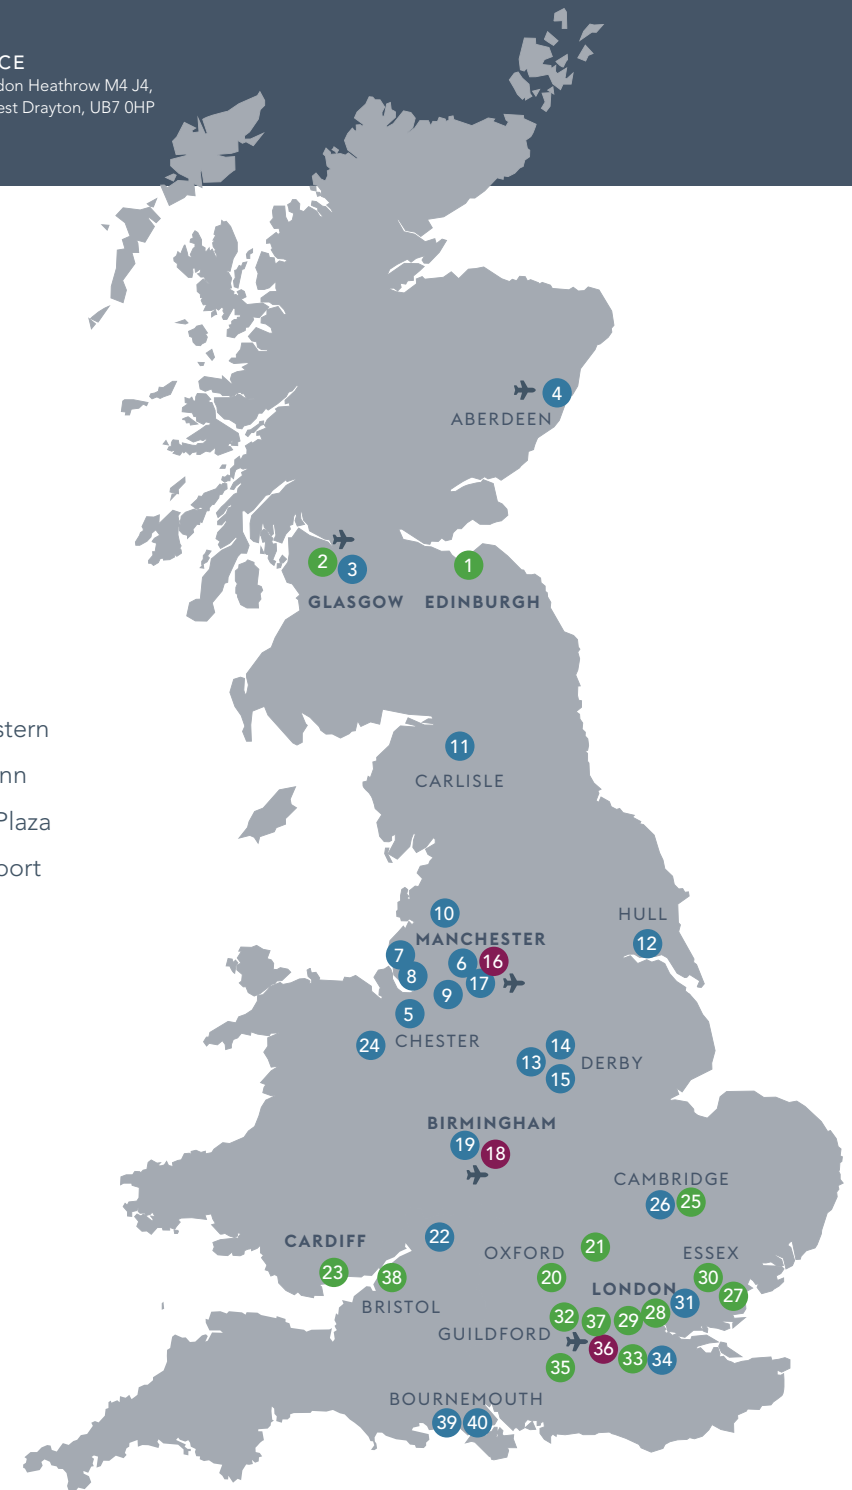

ENQUIRIES:

 lghhm.com

 0800 011 1501

 groupreservations@lghhm.com

 meetingsandevents@lghhm.com

KEY

-  Best Western
-  Holiday Inn
-  Crowne Plaza
-  Near Airport

Hotel	Postcode		Bedrooms	Onsite Parking	# Meeting rooms	Boardroom	Hollow square	U-shape	Classroom	Banquet	Reception	Theatre	Cabaret	Distance to airport	Distance to train station
Crowne Plaza Birmingham NEC	B40 IPS		242	300	10	60	N/A	66	90	120	200	200	120	Birmingham Airport, 1.4 miles	Birmingham International, 1.3 miles
Crowne Plaza London Heathrow	UB7 9NA		465	620	21	60	N/A	60	140	170	250	200	100	Heathrow Airport, 2.5 miles	West Drayton, 2 miles
Crowne Plaza Manchester Airport	M90 3NS		299	300	8	20	25	25	25	60	N/A	70	35	Manchester Airport, 0.1 miles	Manchester Airport, 0.3 miles
Holiday Inn Basildon	SS14 3DG		148	148	14	80	80	60	80	180	250	300	108	London City Airport, 27 miles	Basildon Station, 2.2 miles
Holiday Inn Brentwood M25 Jct 28	CM14 5NF		149	250	8	64	80	72	60	80	80	120	80	London City Airport, 22 miles	Brentwood Station, 1.9 miles
Holiday Inn Bristol Filton	BS16 1QX		211	300	18	45	80	60	110	200	180	250	136	Bristol Airport, 14 miles	Filton Abbey Wood Station, 1.5 miles
Holiday Inn Cambridge	CB24 9PH		161	200	10	45	46	40	50	80	100	120	60	London Stansted Airport, 32 miles	Cambridge Station, 4.3 miles
Holiday Inn Cardiff City Centre	CF10 1XD		157	85	11	50	50	30	60	120	150	150	70	Cardiff Airport, 14 miles	Cardiff Central, 0.5 miles
Holiday Inn Edinburgh	EH12 6UA		303	80	16	40	50	40	50	90	100	120	64	Edinburgh Airport, 4.4 miles	Edinburgh Waverley, 3.8 miles
Holiday Inn Glasgow Airport	PA3 2TE		300	60	18	50	N/A	40	120	250	300	300	240	Glasgow Airport, 0.3 miles	Glasgow Central, 10 miles
Holiday Inn Guildford	GU2 7XZ		168	220	15	46	40	65	60	120	200	160	84	London Heathrow Airport, 23 miles	Guildford Station, 1.7 miles
Holiday Inn London Heathrow M4, J4	UB7 OHP		615	415	16	26	N/A	40	58	66	N/A	N/A	38	Heathrow Airport, 1.8 miles	West Drayton, 2.1 miles
Holiday Inn London Brent Cross	NW2 1LP		154	155	6	28	28	24	30	48	N/A	60	32	London Heathrow Airport, 17 miles	Hendon Central, 1.5 miles
Holiday Inn London Regents Park	W1W 5EE		339	N/A	9	50	50	90	180	270	350	380	208	London City Airport, 10.3 miles	London Euston, 1.2 miles
Holiday Inn London Sutton	SM1 2RF		142	119	1	12	N/A	N/A	N/A	14	N/A	14	N/A	London Gatwick Airport, 17.7 miles	Sutton Station, 0.5 miles
Holiday Inn Maidenhead/ Windsor	SL6 2RA		197	222	9	30	30	30	200	350	500	400	200	London Heathrow Airport, 14 miles	Maidenhead Station, 1.0 miles
Holiday Inn Milton Keynes Central	MK9 2HQ		173	88	9	40	40	35	48	70	100	100	48	Luton Airport, 25.9 miles	Milton Keynes Central, 0.9 miles
Holiday Inn Oxford	OX2 8JD		220	157	12	65	65	30	65	110	160	150	80	London Heathrow Airport, 46.4 miles	Oxford Parkway, 1.7 miles
Aberdeen Airport Dyce Hotel	AB21 7DW		200	102	4	120	150	110	160	220	220	220	120	Aberdeen Airport, 2 miles	Dyce Station, 0.5 miles
Birmingham Strathallan Hotel	B16 9RY		135	150	7	50	70	50	90	120	150	170	105	Birmingham Airport, 11 miles	Birmingham New Street, 1.8 miles
Bournemouth Carlton Hotel	BH1 3DN		76	75	7	45	50	45	120	180	180	200	110	Bournemouth Airport, 6 miles	Bournemouth Station, 1.0 miles
Bournemouth East Cliff Hotel	BH1 3AN		67	75	5	40	40	30	60	120	150	150	70	Bournemouth Airport, 6 miles	Bournemouth Station, 1.0 miles
Cambridge Bar Hill Hotel	CB23 8EU		136	300	10	60	60	80	90	180	300	250	180	London Stansted Airport, 32 miles	Cambridge North Station, 7.6 miles
Carlisle Station Hotel	CA1 1QY		70	26	5	30	50	30	100	180	220	200	140	Carlisle Lake District Airport, 7.2 miles	Carlisle Station, 0.1 miles
Derby Mickleover Hotel	DE3 0XX		99	130	9	45	40	60	106	150	200	200	108	East Midlands Airport, 15 miles	Derby Station, 5.8 miles
Derby Midland Hotel	DE1 2SQ		102	72	9	40	35	35	50	150	200	150	60	East Midlands Airport, 13 miles	Derby Station, 0.6 miles
Derby Station Hotel	DE1 2SL		88	N/A	0	N/A	N/A	N/A	N/A	N/A	N/A	N/A	N/A	East Midlands Airport, 13 miles	Derby Station, 0.6 miles
Glasgow Argyle Hotel	G3 8AZ		141	60	6	70	80	70	60	150	N/A	160	75	Glasgow Airport, 8.5 miles	Glasgow Central, 0.5 miles
Gloucester Robinswood Hotel	GL4 6EA		95	156	5	60	80	60	120	170	150	180	120	Bristol Airport, 45 miles	Gloucester Station, 3 miles
Hull Humber View Hotel	HU14 3LG		95	200	5	50	65	50	80	170	200	200	80	Humberside Airport, 14 miles	Hull Station, 6.4 miles
Liverpool Aigburth Hotel	L17 3AA		41	40	3	40	35	30	80	110	170	120	70	Liverpool Airport, 5.4 miles	St Michaels Station, 0.9 miles
Liverpool Inn Hotel	L3 5TF		81	N/A	0	N/A	N/A	N/A	N/A	N/A	N/A	N/A	N/A	Liverpool Airport, 7.5 miles	Liverpool Central Station, 0.5 miles
London Chigwell Prince Regent Hotel	IG8 8AE		62	101	6	80	90	90	150	300	500	400	200	London Stansted Airport, 28 miles	Chigwell Station, 1.3 miles
London Croydon Aerodrome Hotel	CR9 4LT		109	52	5	40	46	40	60	130	200	170	80	London Gatwick Airport, 17 miles	West Croydon Station, 2.6 miles
Manchester Airport Stanley Hotel	SK9 3LD		88	120	8	60	200	150	250	400	450	500	350	Manchester Airport, 3 miles	Handforth Station, 0.5 miles
Manchester South Hotel	M14 6AF		116	80	2	20	30	20	18	50	40	40	25	Manchester Airport, 7 miles	Mauldeth Road Station, 1.0 miles
Preston Leyland Hotel	PR25 4JX		93	130	13	60	50	40	50	160	180	230	150	Liverpool Airport, 36 miles	Leyland Station, 0.7 miles
The Queen at Chester Hotel	CH1 3AH		218	150	8	50	65	50	140	350	400	400	250	Liverpool Airport, 24 miles	Chester Station, 0.1 miles
Warrington Fir Grove Hotel	WA4 2LD		52	57	3	50	50	40	60	200	N/A	200	140	Manchester Airport, 14 miles	Warrington Bank Quay, 2.1 miles
Wrexham Llyndir Hall Hotel	LL12 0AY		51	70	7	30	40	35	50	120	200	120	80	Liverpool Airport, 30 miles	Wrexham General Station, 6.5 miles