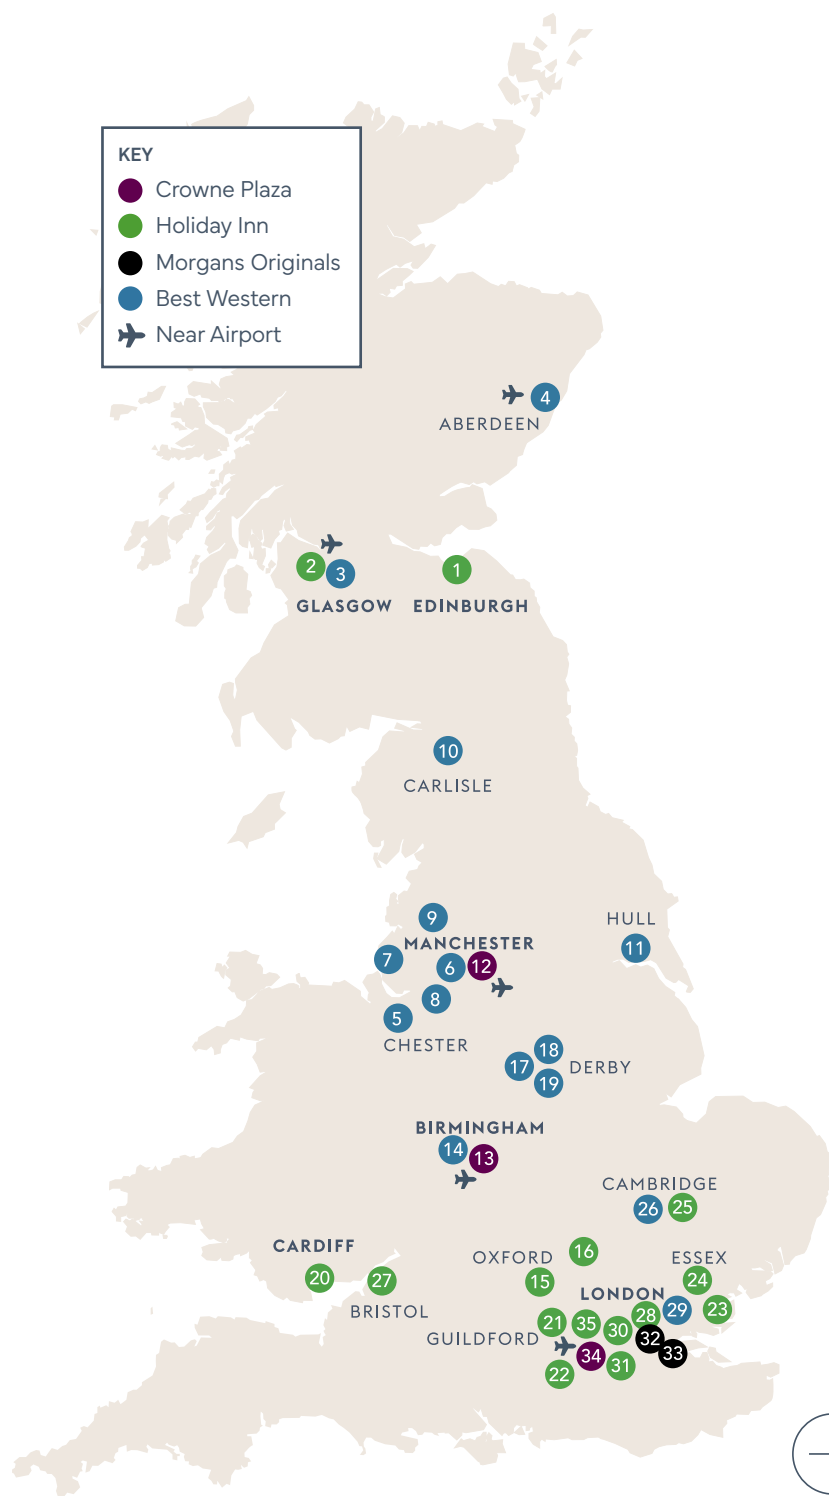

NORTH & NORTHWEST

5. The Queen at Chester Hotel, Best Western
6. Manchester South Hotel, Best Western
7. Liverpool Inn Hotel, Best Western
8. Warrington Fir Grove Hotel, Best Western
9. Preston Leyland Hotel, Best Western
10. Carlisle Station Hotel, Best Western
11. Hull Humber View Hotel, Best Western

MANCHESTER AIRPORT

- ✈ ● 12. Crowne Plaza Manchester Airport

BIRMINGHAM AND MIDLANDS

- ✈ ● 13. Crowne Plaza Birmingham NEC
14. Birmingham Strathallan Hotel, Best Western
15. Holiday Inn Oxford
16. Holiday Inn Milton Keynes Central
17. Derby Mickleover Hotel, Best Western
18. Derby Midland Hotel, Best Western
19. Derby Station Hotel, Best Western

WALES

20. Holiday Inn Cardiff City Centre

SOUTH

21. Holiday Inn Maidenhead / Windsor
22. Holiday Inn Guildford
23. Holiday Inn Basildon
24. Holiday Inn Brentwood M25 Jct 28
25. Holiday Inn Cambridge
26. Cambridge Bar Hill Hotel, Best Western
27. Holiday Inn Bristol Filton

LONDON

28. Holiday Inn London Regents Park
29. London Chigwell Prince Regent Hotel, Best Western
30. Holiday Inn London Brent Cross
31. Holiday Inn London Sutton
32. Sanderson, a part of the Morgans Original collection
33. St Martins Lane, a part of the Morgans Original collection

LONDON HEATHROW

- ✈ ● 34. Crowne Plaza London Heathrow
- ✈ ● 35. Holiday Inn London Heathrow M4 J4